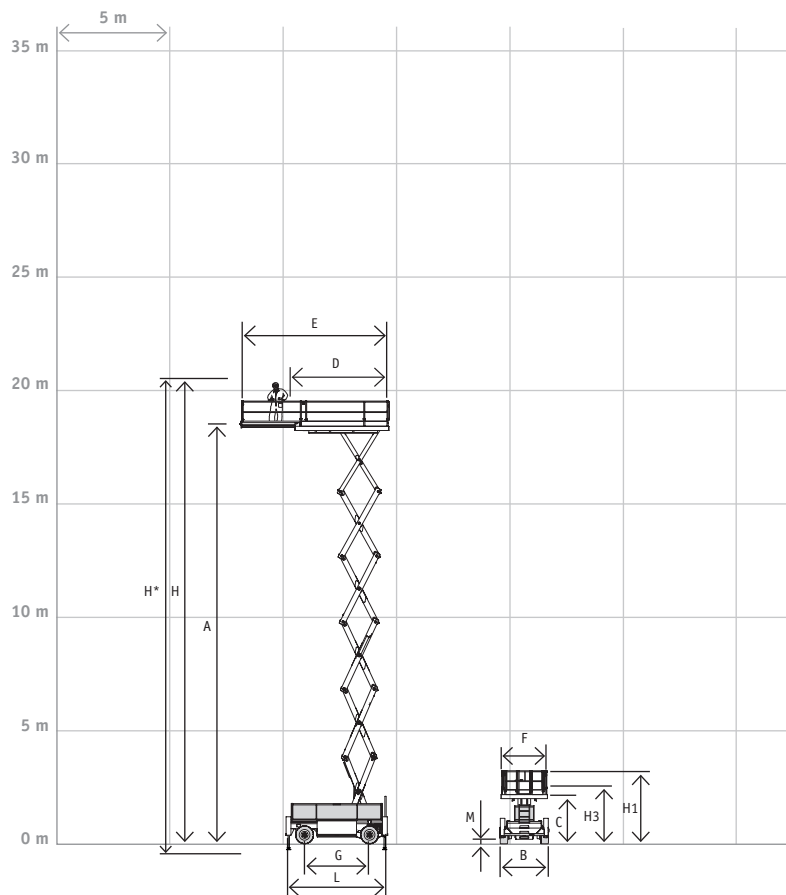

KENMERKEN / FEATURES / MARKMALE	
	<b>HL-220 H25 4WD/P/N</b>
H (max.)	± 21.70 m
H* (max.)	± 21.90 m
A (max.)	± 19.70 m
C (min.)	± 2.49 m
DxF (min.)	4.50 x 2.30 m
ExF (max.)	7.00 x 2.30 m
H1	3.65 m
H3	2.88 m
LxB	4.84 x 2.44 m
G	3.08 m
M	165 mm
Ø D	± 4.90 m
 (max.)	750 kg (4 pers. + 430kg)
 (max.)	750 kg (4 pers. + 430kg)
 (sec.)	95/45 sec.
	2.8 km/h
	0.5 km/h
	33 x 15.5 - 16.5
 (max.)	± 30%
	630 Ah/k5/48 V
	Hybride 40 kW
	13.800 kg